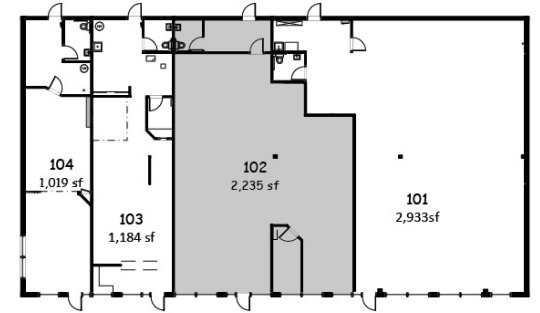

Suite 102 2,235 sf

KEY PLAN

MATRIX
GROUP, INC.

Lauren Quiram, Leasing Agent
lquiram@matrixgroupinc.com
303-300-5271